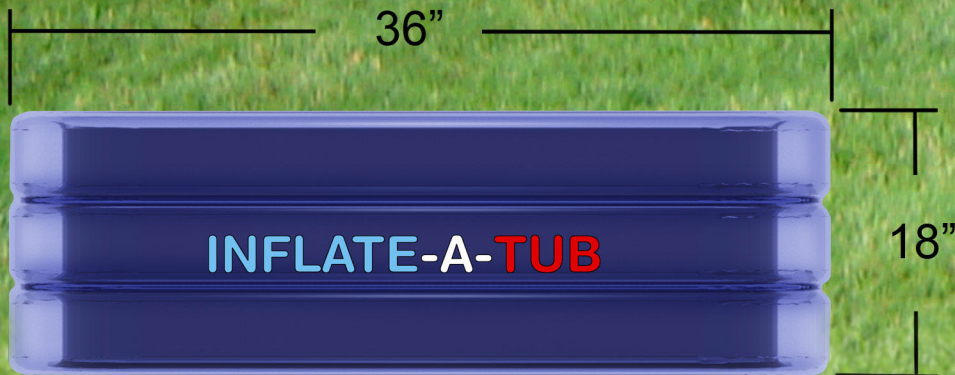

# INFLATE-A-TUB™

The Inflatable Beverage Tub-O-Fun!

The *Inflate-A-Tub*™ is an oversized easy-to-inflate patented beverage tub. Sturdy inflatable construction is perfect for any outdoor gathering. Take it anywhere, inflate it, fill with ice and beverages. The *Inflate-A-Tub*™ is available in a variety of colors. PMS color match available.

Take It  
Anywhere,  
Inflate It  
Anywhere...

...Fill it  
And  
Chill!

- Inflatable heavy gauge material
- Ability to hold up to 48 cans or bottles
- Reinforced bottom
- Easy to inflate with pump (not included)
- Completely portable and collapsible
- Convenient storage pouch included.